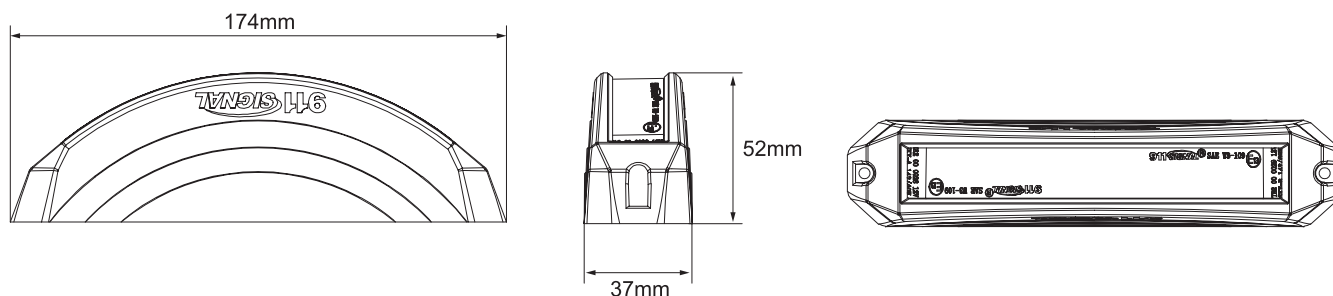

C9

Surface Mount Light Head 020104

Key Features

- Voltage: DC 12/24V
- High intensity 3W LED 9 Pieces
- Reflex Lens
- Provides 180 degree of coverage
- Specially designed reflector amplifies and throws light
- The perfect angle to increase visibility at intersections
- Size: 174 x 37 x 52 mm
- Built-in 19 flash patterns
- Aluminium base
- Surface Mount Light and Bracket Mount optional
- Rugged and waterproof
- Application: Car / Truck

Colours Available

020104A	●
020104B	●
020104R	●
020104BR	● ●
020104WR	○ ●
020104W	○
020104G	●

Dimensions

Optional

Bracket for C9 to Permanent Mount 100307